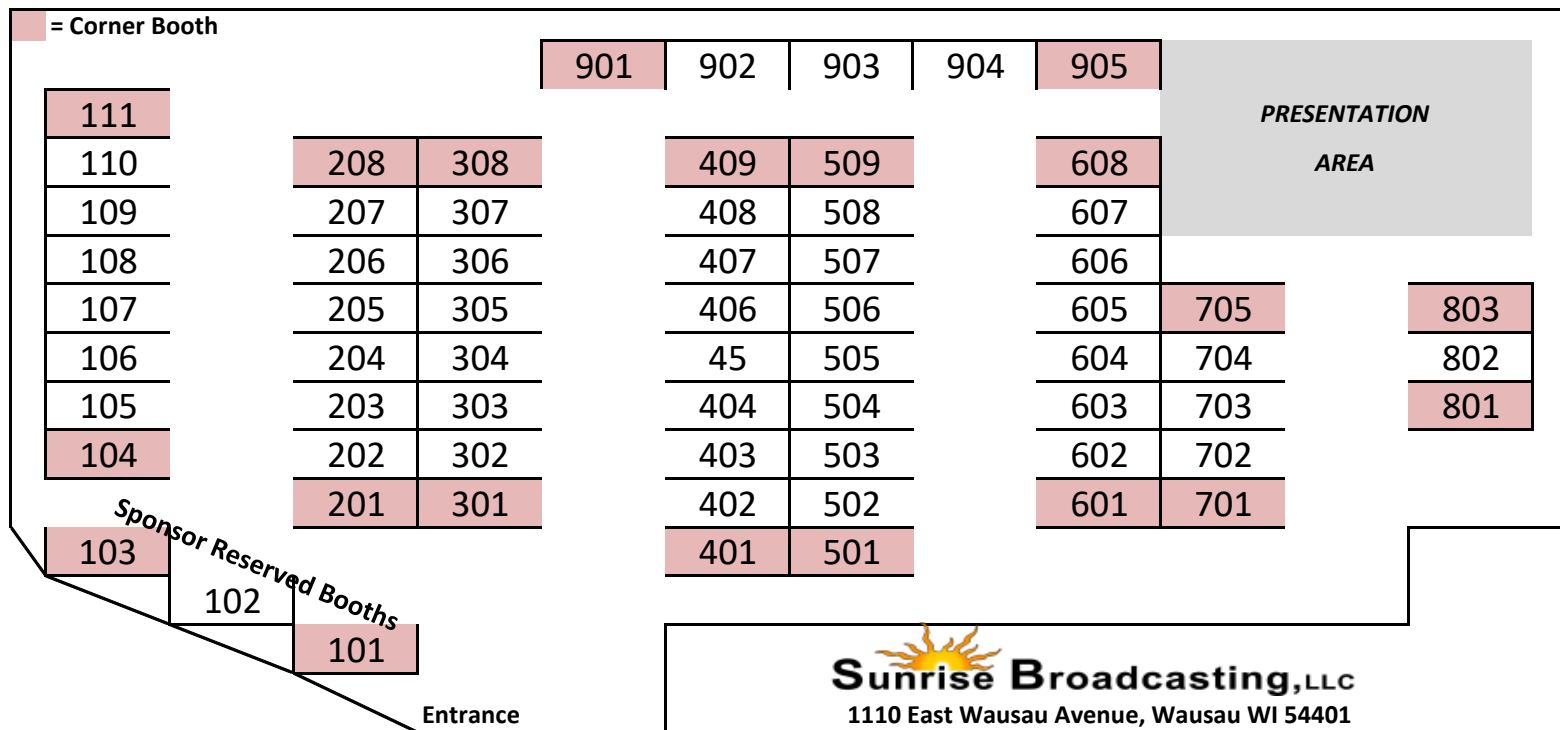

April 4, 2020 Wausau - Central Wisconsin

BOOMER

at the Central Wisconsin Convention & Expo Center - Rothschild

Exhibitor Map

 **Sunrise Broadcasting, LLC**
 1110 East Wausau Avenue, Wausau WI 54401
 (715) 845-8218 • Fax (715) 845-6582
 boomerexpo@sunriseamfm.com
 www.WausauBoomers.com