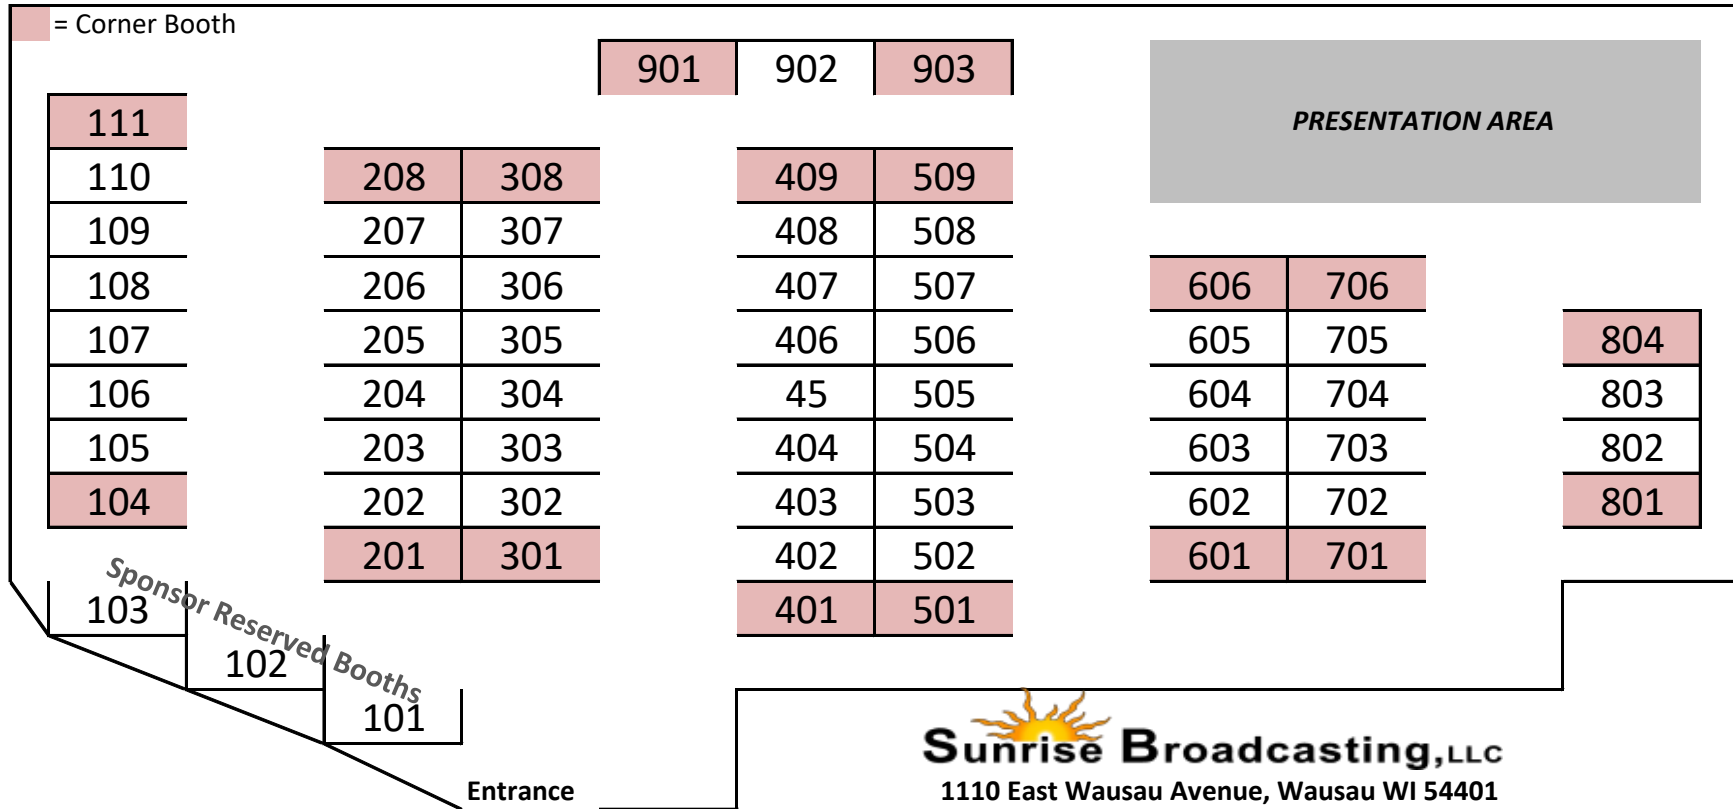

April 13, 2019 Wausau - Central Wisconsin

BOOMER

at the Central Wisconsin Convention & Expo Center - Rothschild

Exhibitor Map

 **Sunrise Broadcasting, LLC**

1110 East Wausau Avenue, Wausau WI 54401

(715) 845-8218 • Fax (715) 845-6582