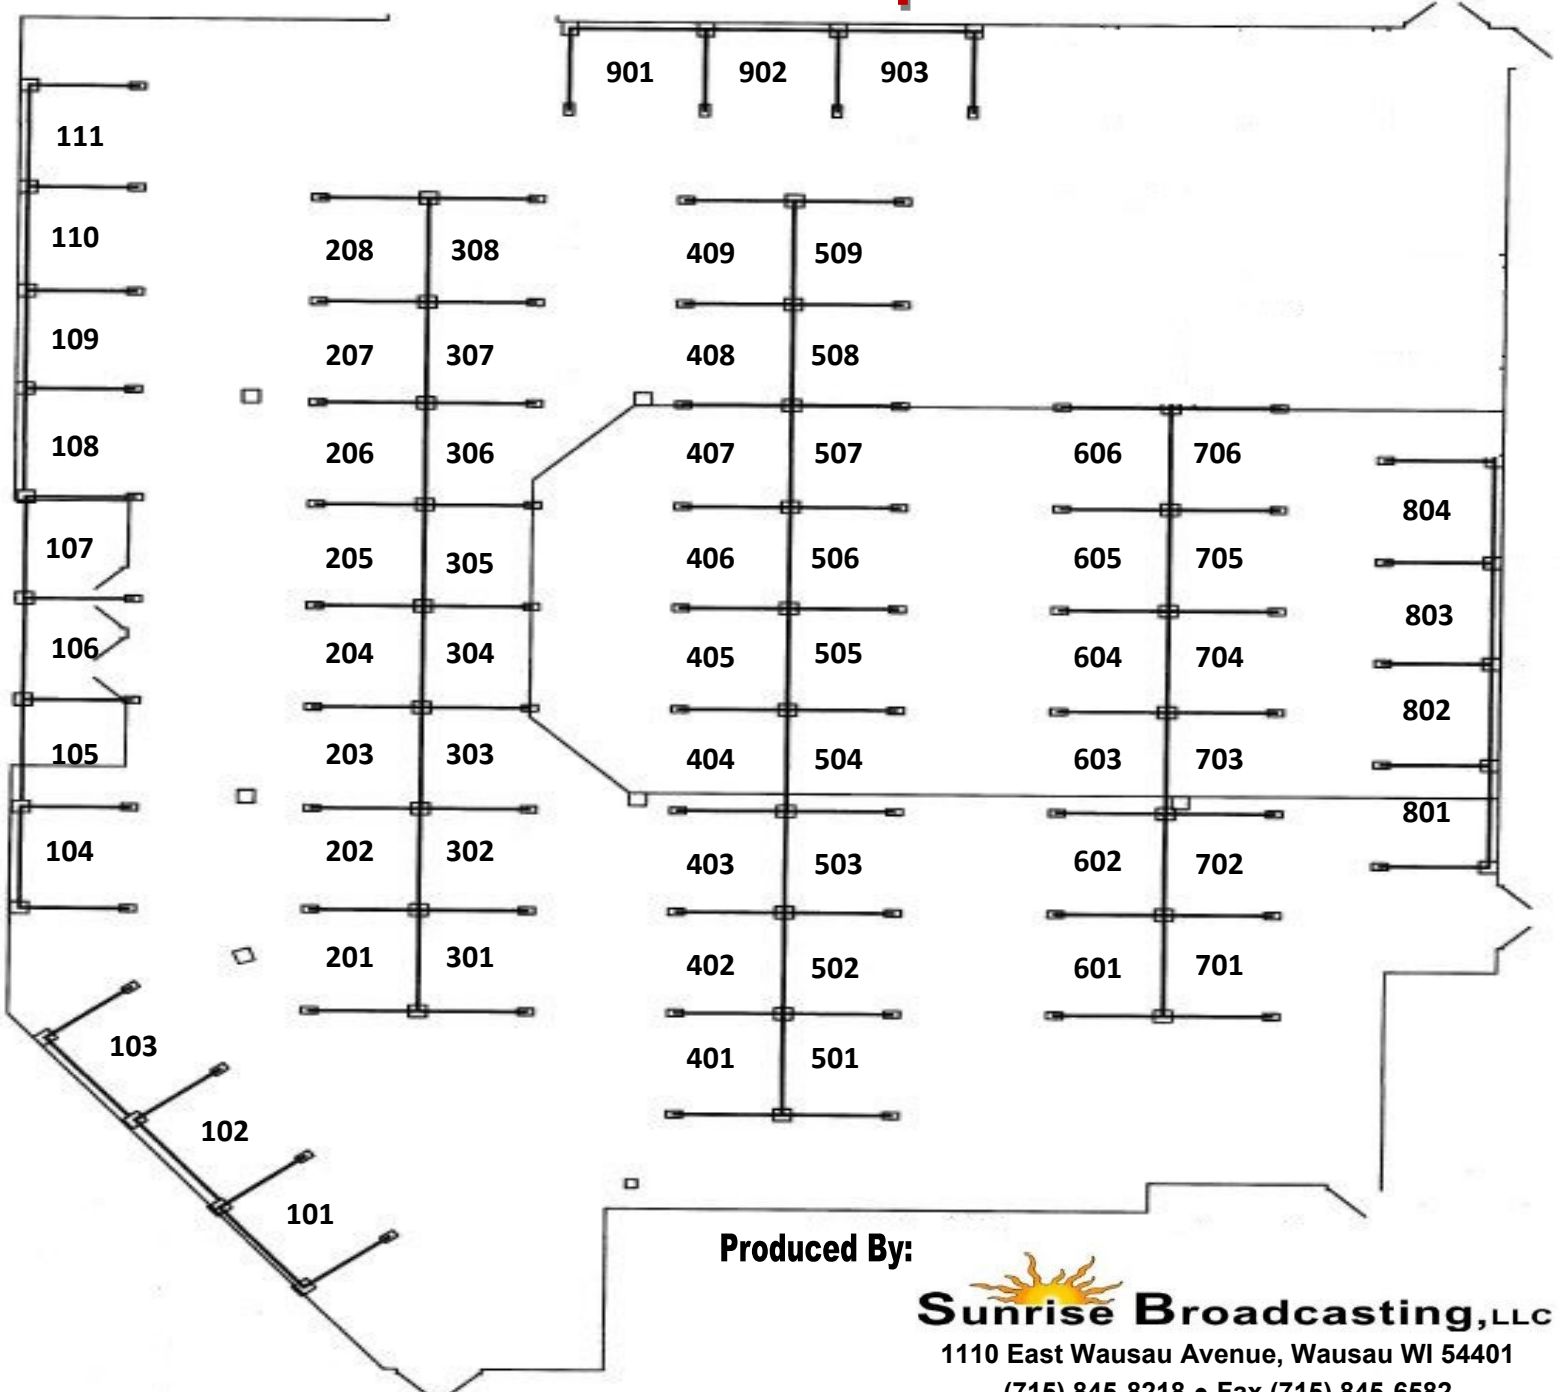

April 7, 2018 Wausau - Central Wisconsin

BOOMER

at the Central Wisconsin Convention & Expo Center - Rothschild

EXPO

Exhibitor Map

Produced By:

 **Sunrise Broadcasting, LLC**

1110 East Wausau Avenue, Wausau WI 54401