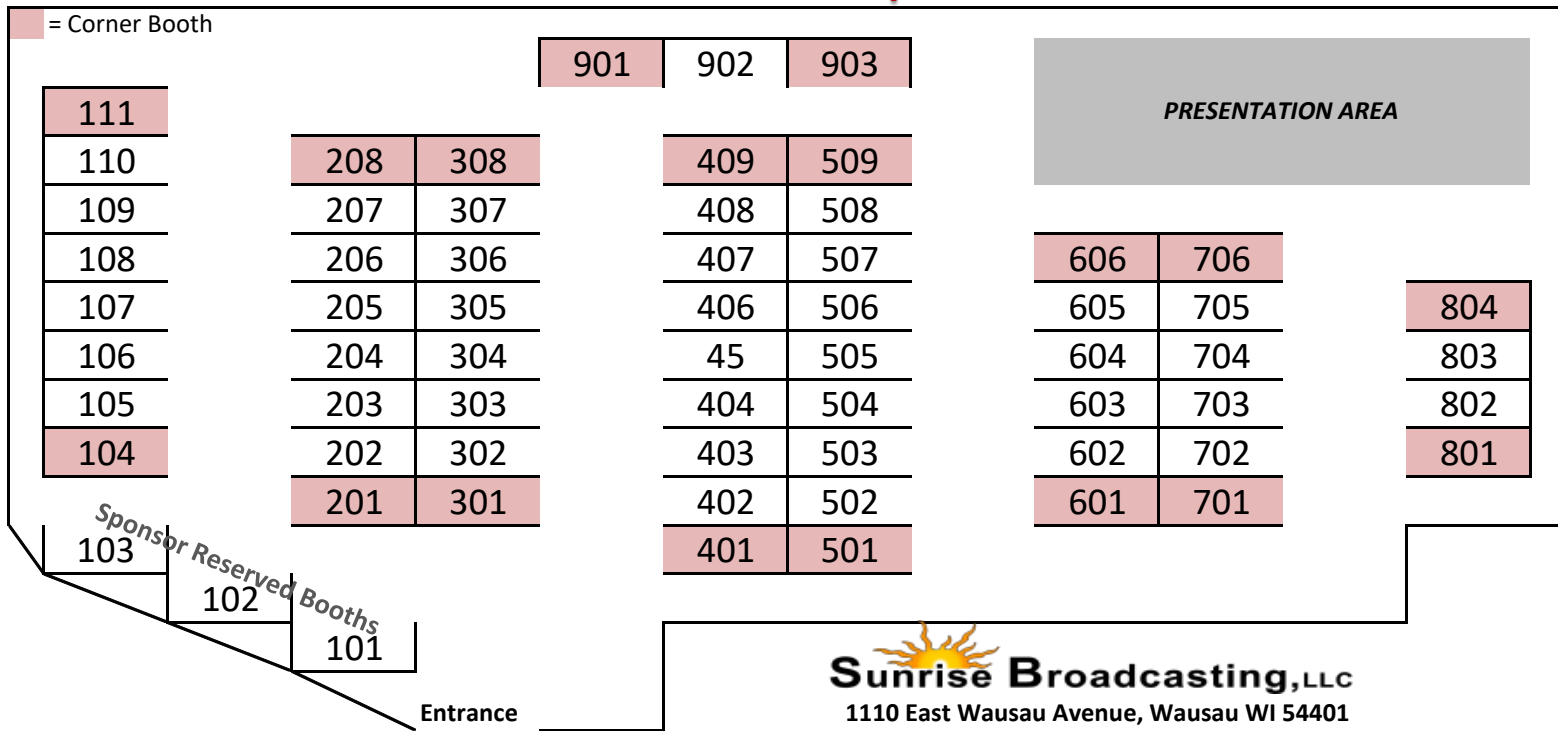

April 13, 2019 Wausau - Central Wisconsin

BOOMER

at the Central Wisconsin Convention & Expo Center - Rothschild

Exhibitor Map

 **Sunrise Broadcasting, LLC**
 1110 East Wausau Avenue, Wausau WI 54401
 (715) 845-8218 • Fax (715) 845-6582
 boomerexpo@sunriseamfm.com
 www.WausauBoomers.com